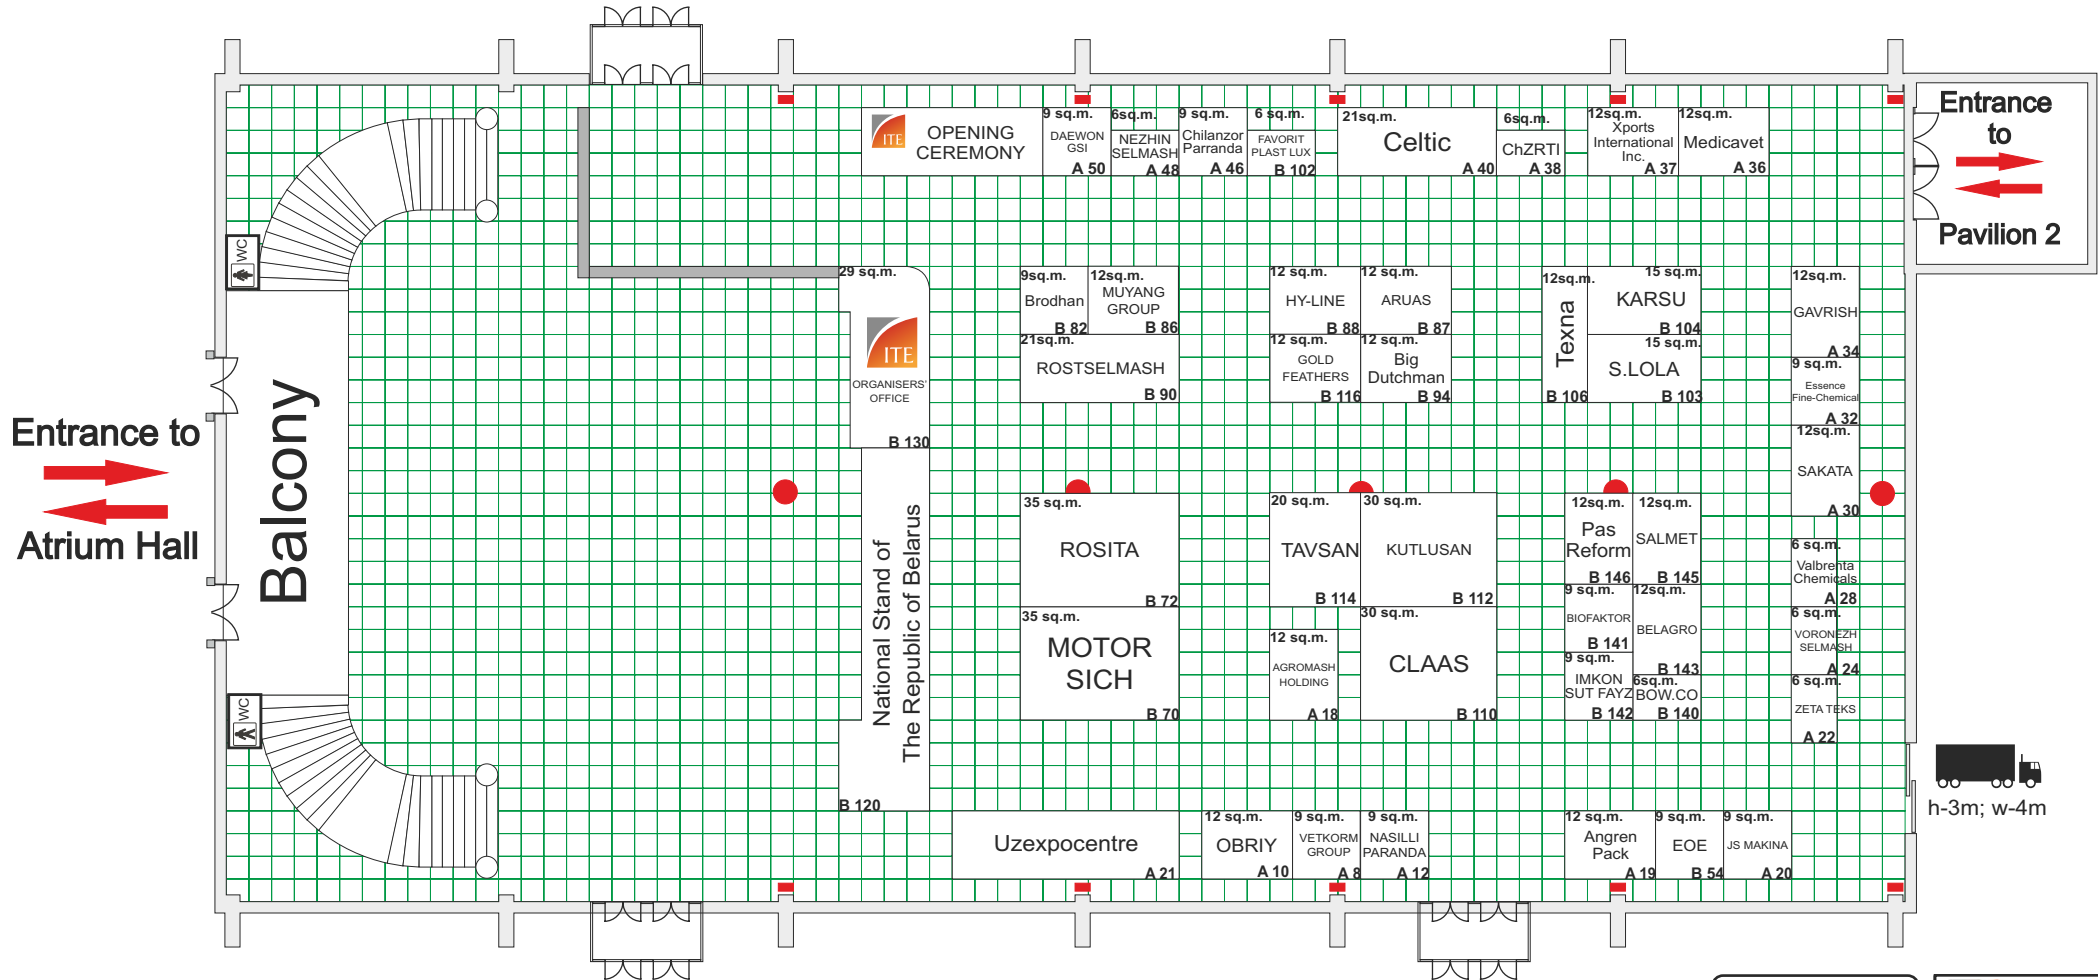

3-5 April 2012 TASHKENT, UZBEKISTAN Pavilion 1, Uzexpocentre

ITE UZBEKISTAN
Phone: +99871 1130180
Update: 20.03.2012

Ceiling Heights
Center of pavilion 650 cm
Under balcony 260 cm

Floor Loading
Maximum 1200 kg/sq.m.

- Electrical box
- Fire Points
- Water Connection
- Column