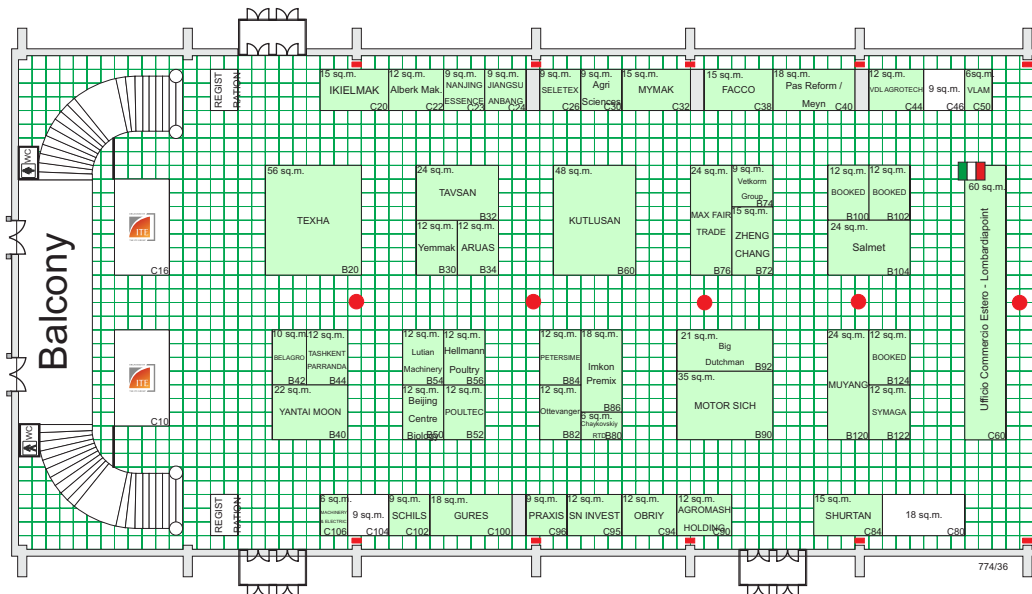

2-4 April, 2014
TASHKENT, UZBEKISTAN
Pavilion 1,2 Uzexpocentre

ITE UZBEKISTAN
 Phone: +99871 1130180
 Updated: 19.02.2014

■	Electrical box
■	Fire Points
●	Water Connection
□	Column

Ceiling Heights
 Center of pavilion 650 cm
 Under balcony 260 cm

Floor Loading
 Maximum 1200 kg/sq.m.

h-3m; w-4m