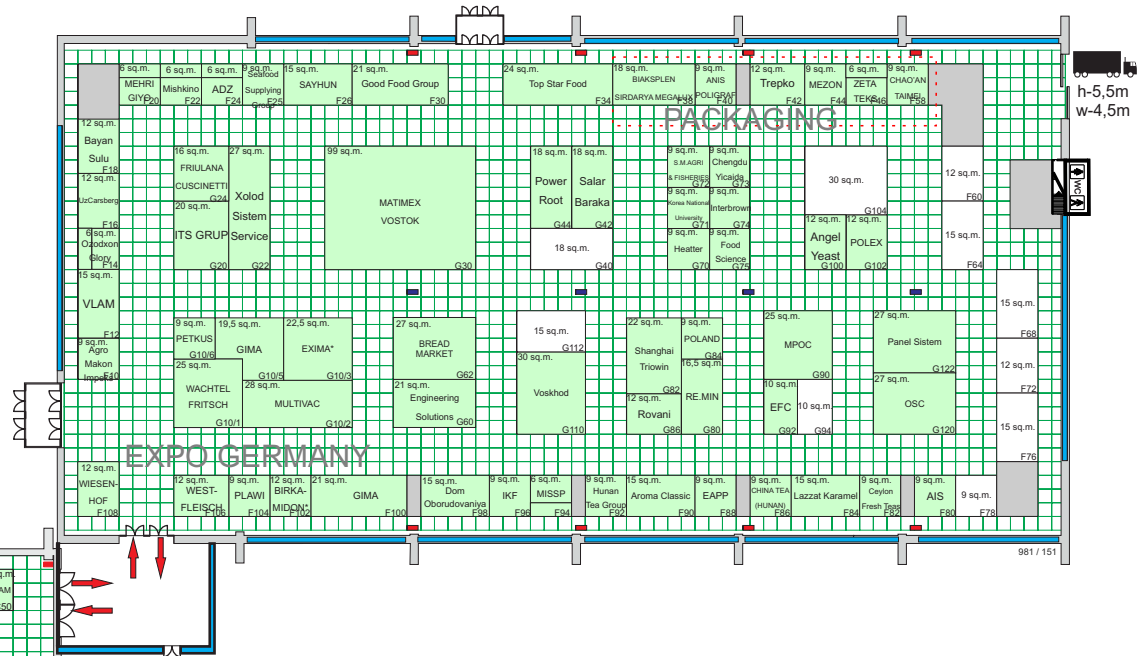

2-4 April, 2014
TASHKENT, UZBEKISTAN
Pavilion 1,2 Uzexpocentre

ITE UZBEKISTAN
 Phone: +99871 1130180
 Updated: 19.02.2014

■	Electrical box
■	Fire Points
●	Water Connection
□	Column

Ceiling Heights
 Center of pavilion 650 cm
 Under balcony 260 cm

Floor Loading
 Maximum 1200 kg/sq.m.

h-3m; w-4m